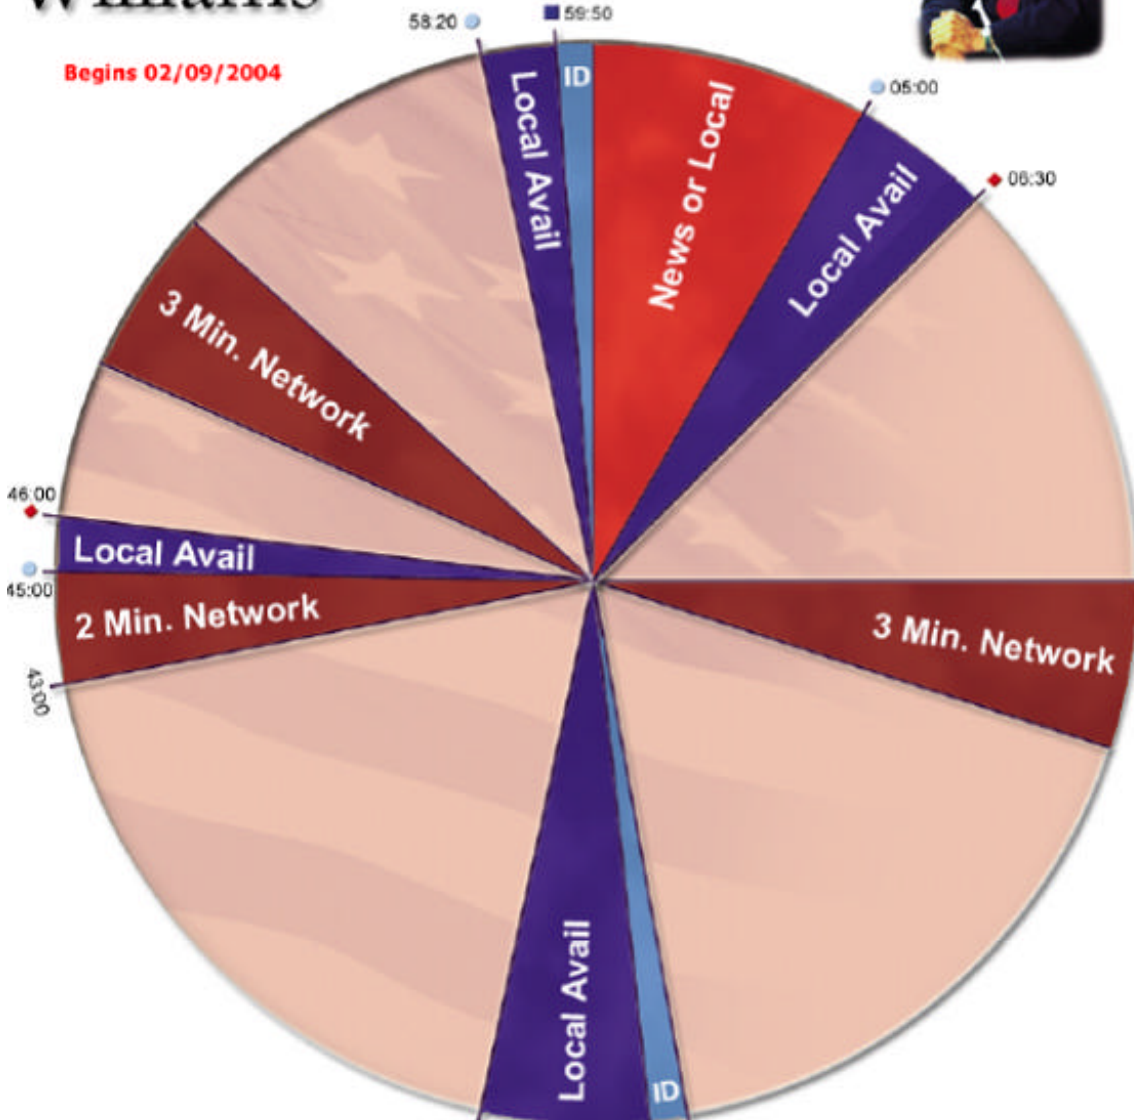

Bruce Williams

Begins 02/09/2004

TALK1 TONES	TLKAM1 NETCUE	SG RELAY
● 25Hz	T35	0
◆ 35Hz	T36	1
■ Combo	T37	4