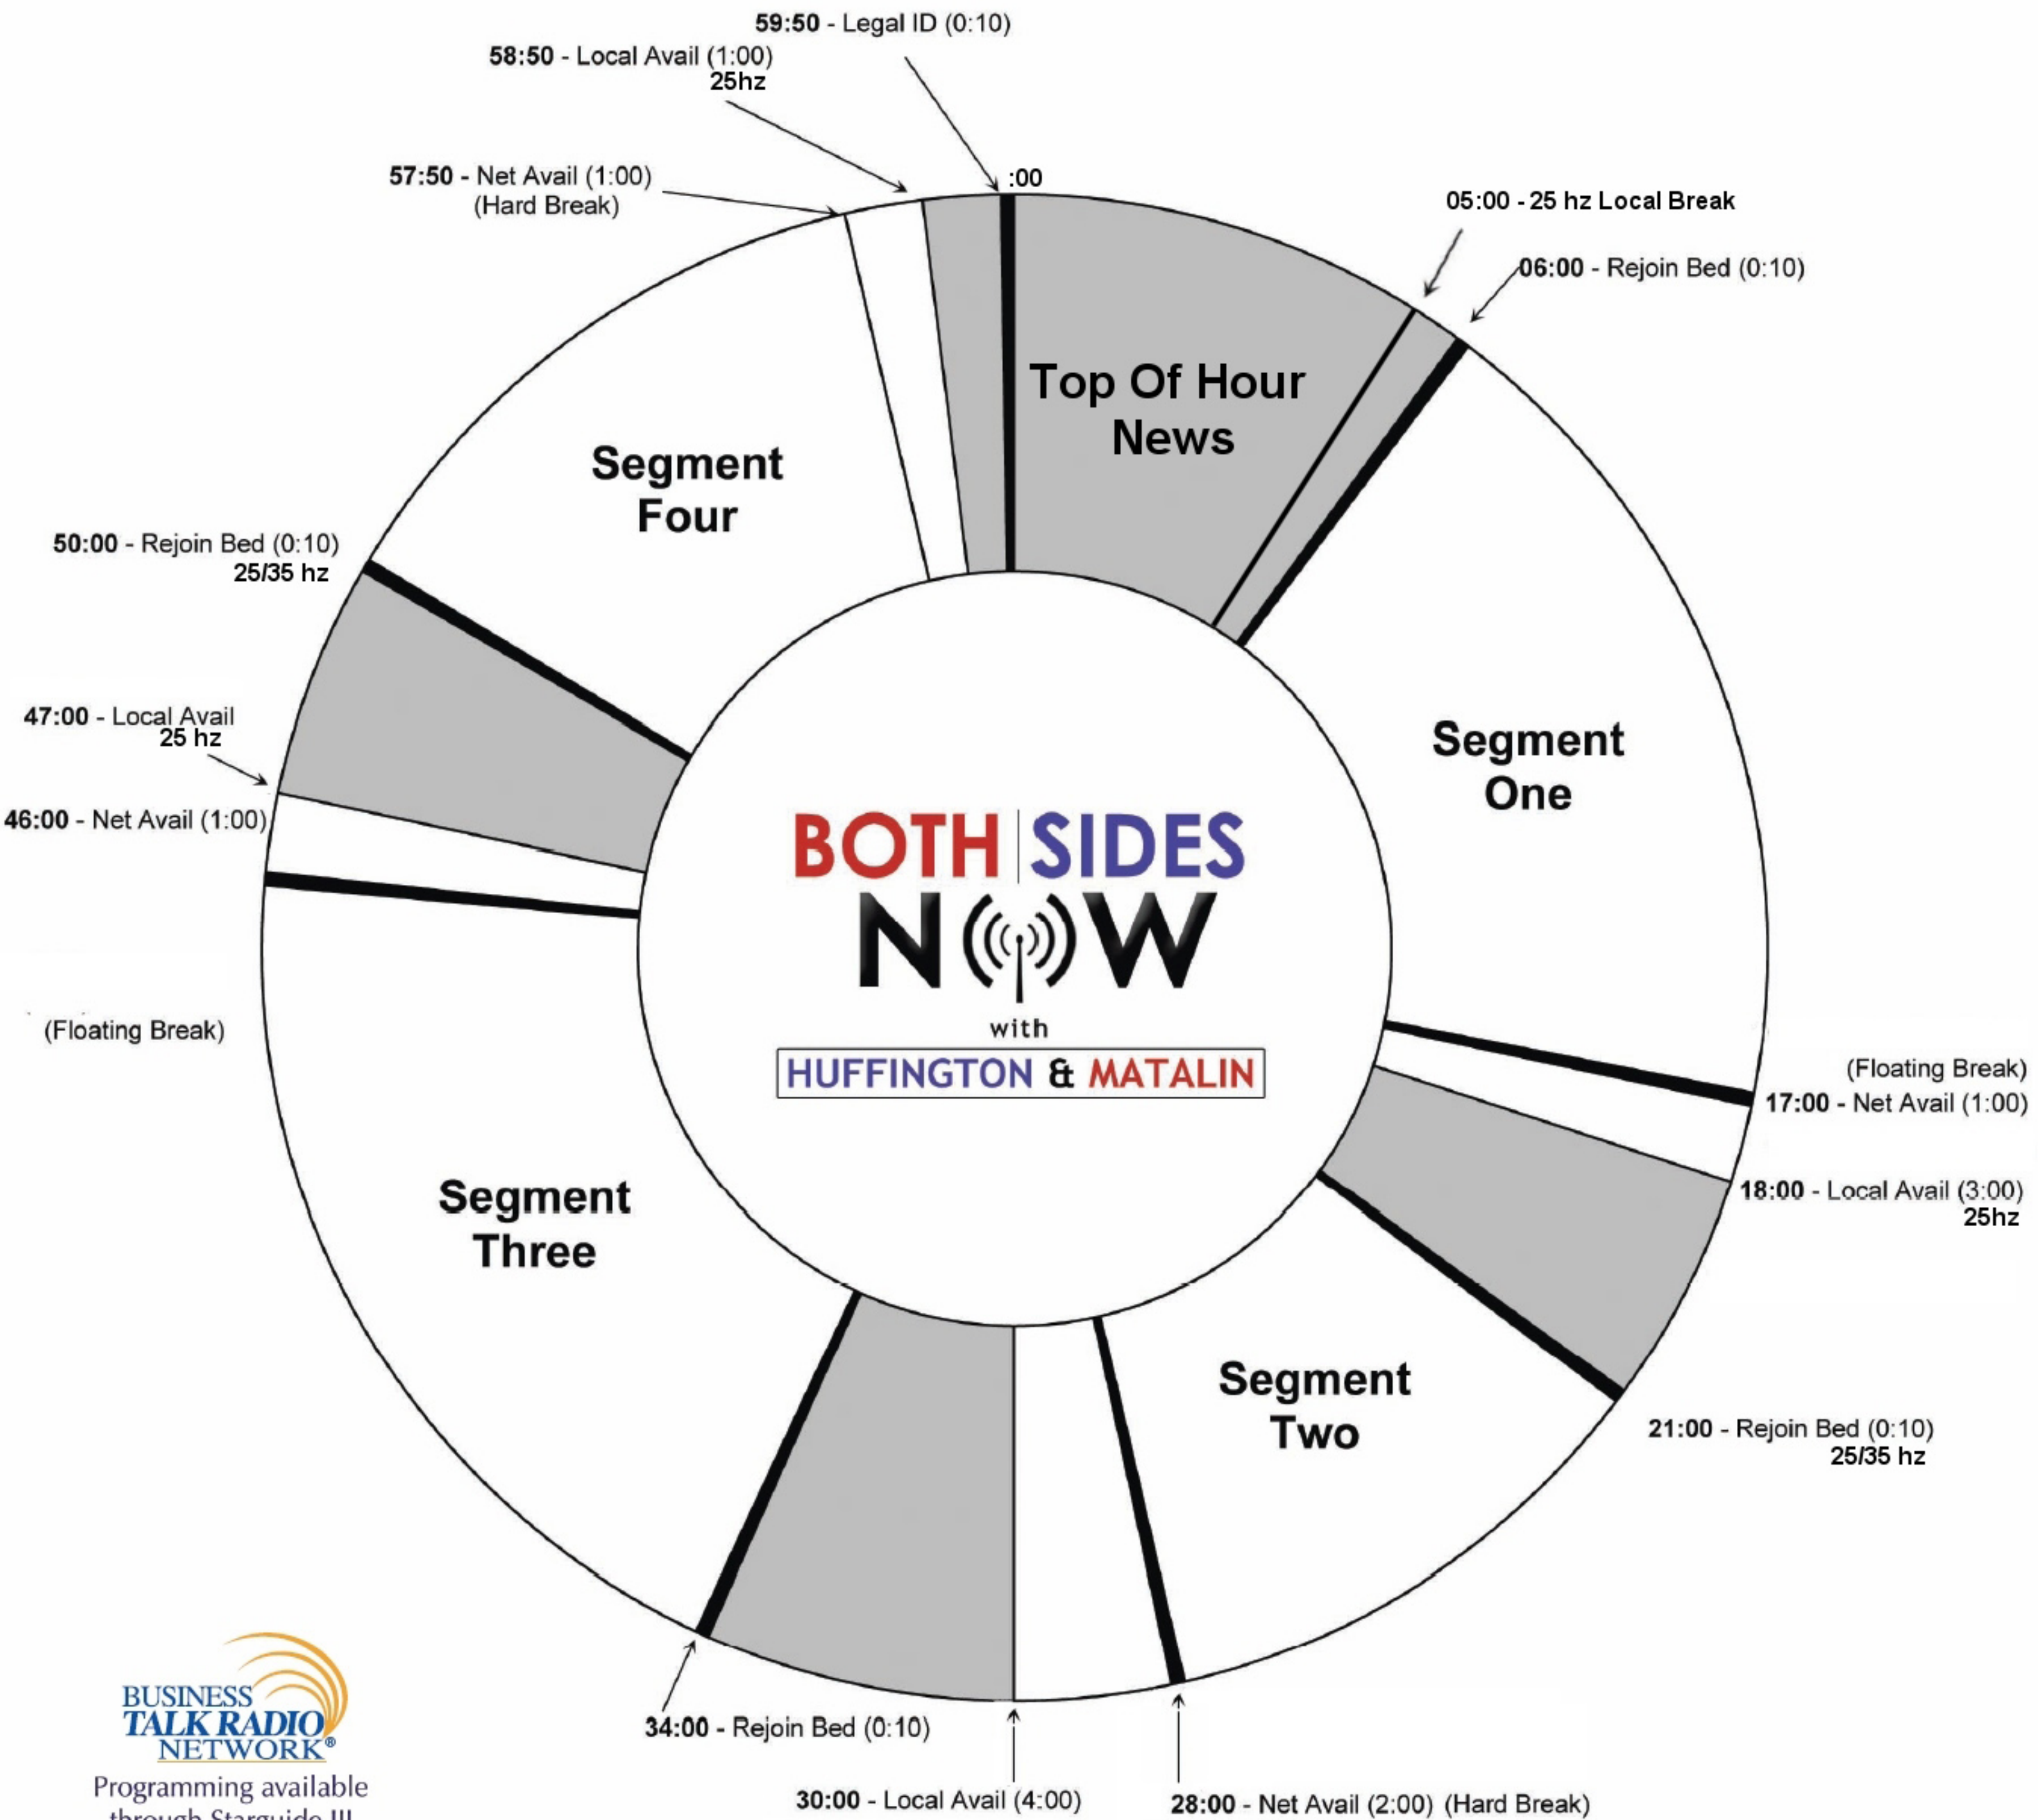

Both Sides Now Standard Clock

Network Inventory: 5 minutes
Local Inventory: 17 minutes

Programming available through Starguide III